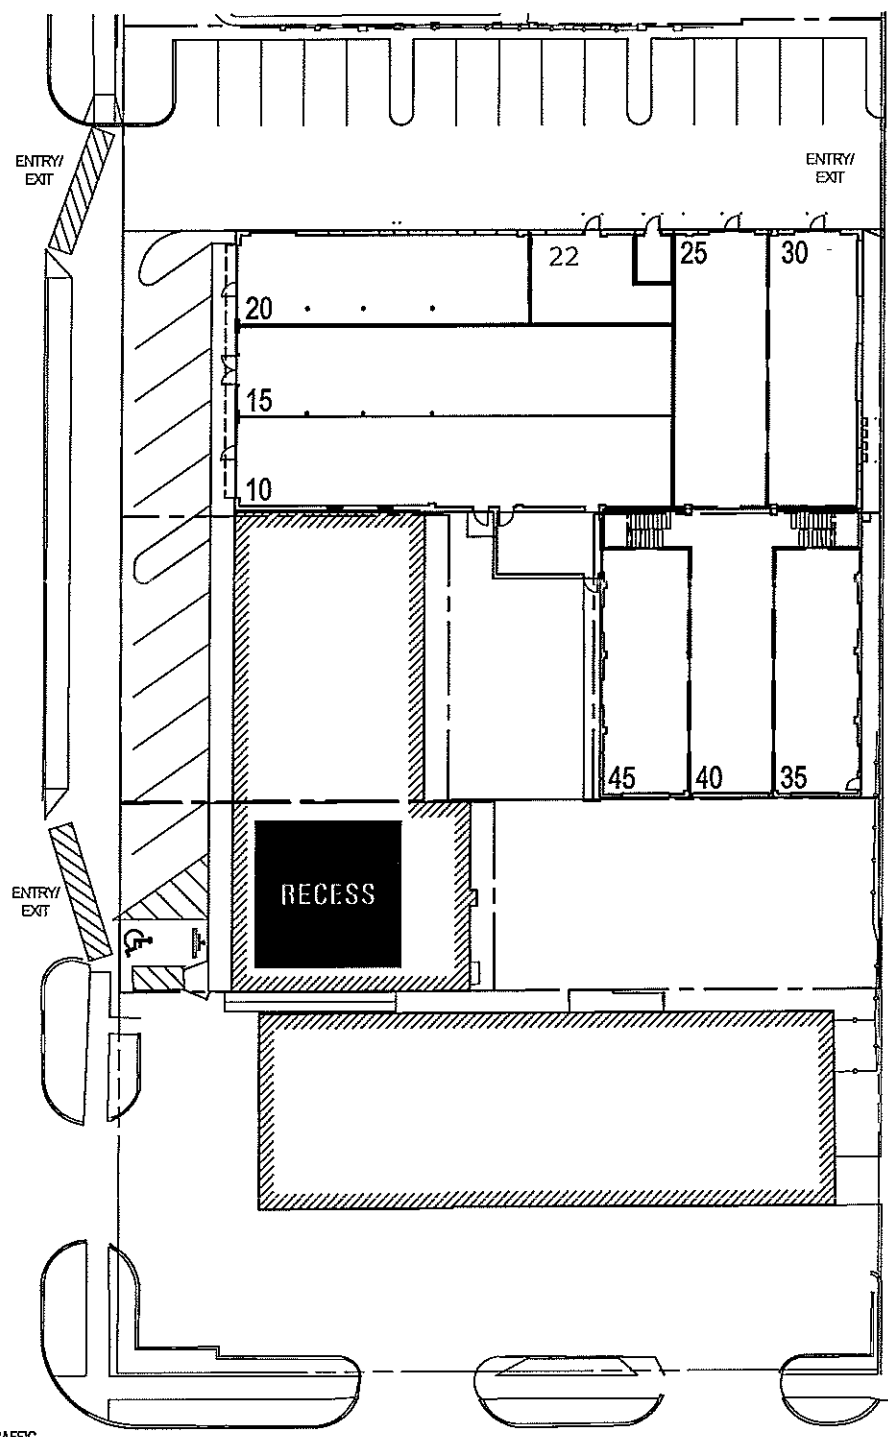

COLLEGE AVENUE

UPPER LEVEL

Tenant Roster

Space #		Size
10/15	Sinking Ship.....	3,880
20	Classic Cleaners.....	1,225
22	Patachou Production Offices...	517
25/30	Patachou Production Kitchen..	2,314
35/40/45/50	Ost Restoration.....	6,297
		14,233